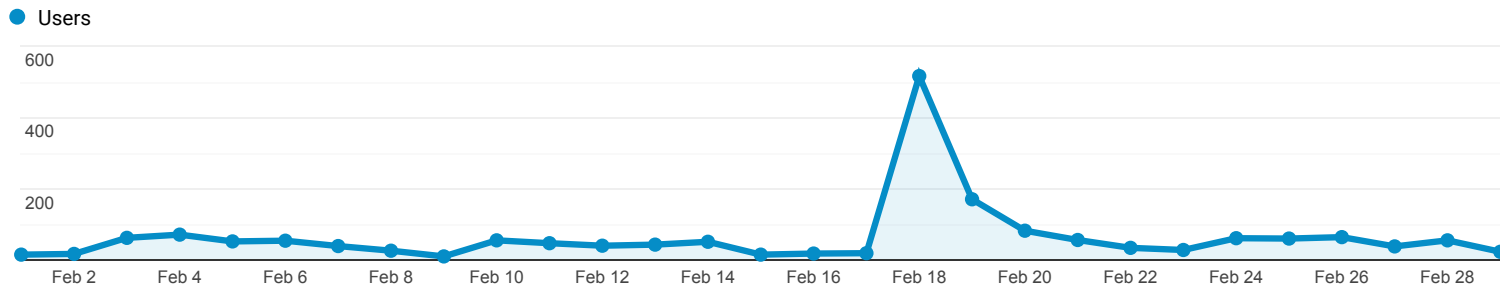

### Audience Overview

Feb 1, 2020 - Feb 29, 2020

All Users  
100.00% Users

Overview

<b>Users</b> 1,665	<b>New Users</b> 1,545	<b>Sessions</b> 2,000
<b>Number of Sessions per User</b> 1.20	<b>Pageviews</b> 10,177	<b>Pages / Session</b> 5.09
<b>Avg. Session Duration</b> 00:02:27	<b>Bounce Rate</b> 32.45%	