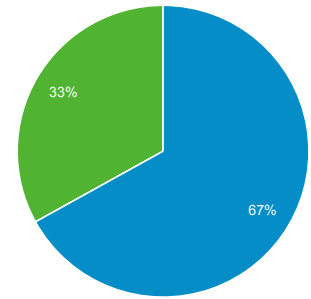

Audience Overview

All Users
100.00% Sessions

Oct 1, 2017 - Oct 31, 2017

Overview

■ New Visitor ■ Returning Visitor

Language	Sessions	% Sessions
1. en-us	505	61.59%
2. en-ca	224	27.32%
3. en-gb	70	8.54%
4. fr	5	0.61%
5. zh-cn	4	0.49%
6. fr-ca	3	0.37%
7. ko	3	0.37%
8. c	1	0.12%
9. de	1	0.12%
10. it	1	0.12%