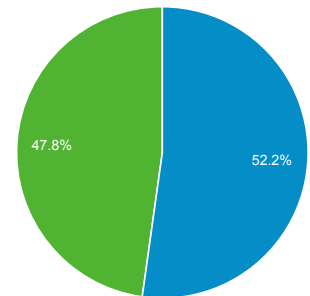

Sessions 862	Users 558	Pageviews 5,665
Pages / Session 6.57	Avg. Session Duration 00:03:47	Bounce Rate 27.49%
% New Sessions 52.20%		

New Visitor Returning Visitor