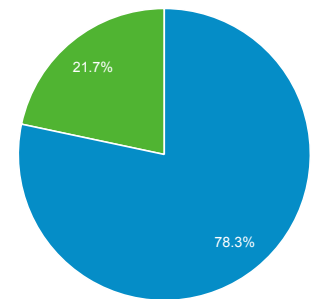

Users 758	New Users 647	Sessions 955
Number of Sessions per User 1.26	Pageviews 4,359	Pages / Session 4.56
Avg. Session Duration 00:03:02	Bounce Rate 39.37%	

■ New Visitor ■ Returning Visitor