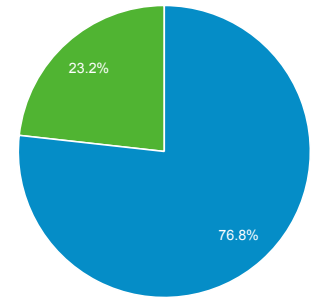

Audience Overview

All Users
100.00% Users

Jul 1, 2018 - Jul 31, 2018

Overview

● Users

■ New Visitor ■ Returning Visitor

| Language | Users | % Users |
|----------|-------|---------|
| 1. en-us | 445 | 54.67% |
| 2. en-ca | 241 | 29.61% |
| 3. en-gb | 73 | 8.97% |
| 4. fr | 38 | 4.67% |
| 5. ko | 9 | 1.11% |
| 6. de | 2 | 0.25% |
| 7. zh-cn | 2 | 0.25% |
| 8. c | 1 | 0.12% |
| 9. el-gr | 1 | 0.12% |
| 10. en | 1 | 0.12% |