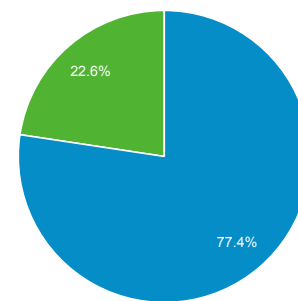

Language	Users	% Users
1. en-us	433	45.68%
2. en-ca	298	31.43%
3. fr	100	10.55%
4. en-gb	91	9.60%
5. ko	9	0.95%
6. de	2	0.21%
7. en	2	0.21%
8. ja	2	0.21%
9. (not set)	1	0.11%
10. de-de	1	0.11%