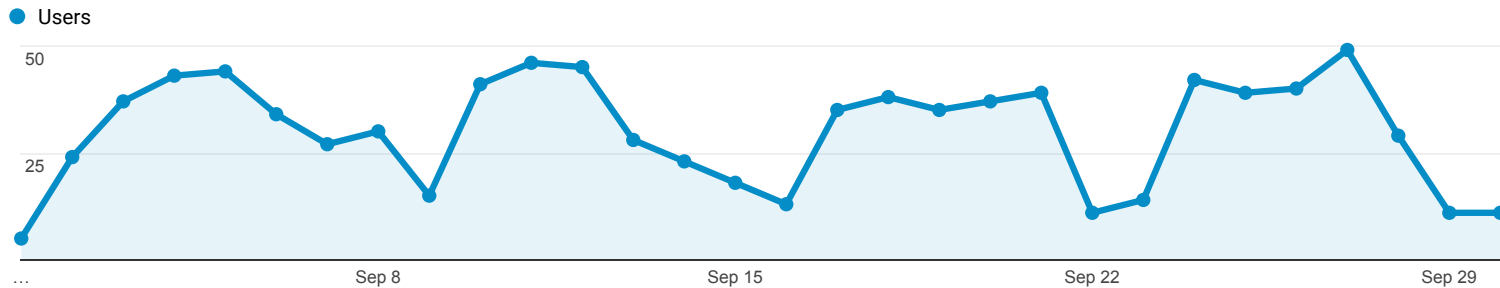

Audience Overview

All Users
100.00% Users

Sep 1, 2018 - Sep 30, 2018

Overview

■ New Visitor ■ Returning Visitor

Screen Resolution

Screen Resolution	Users	% Users
1. 375x667	76	36.36%
2. 414x736	21	10.05%
3. 360x640	20	9.57%
4. 320x568	19	9.09%
5. 768x1024	16	7.66%
6. 360x740	14	6.70%
7. 412x732	9	4.31%
8. 375x812	6	2.87%
9. 412x846	4	1.91%
10. 1536x864	3	1.44%