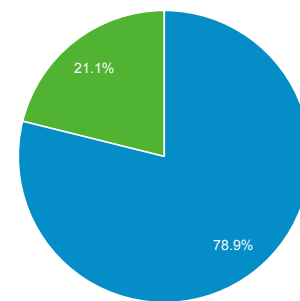

Audience Overview

All Users
100.00% Users

Sep 1, 2018 - Sep 30, 2018

Overview

■ New Visitor ■ Returning Visitor

Screen Resolution

Screen Resolution	Users	% Users
1. 375x667	76	36.36%
2. 414x736	21	10.05%
3. 360x640	20	9.57%
4. 320x568	19	9.09%
5. 768x1024	16	7.66%
6. 360x740	14	6.70%
7. 412x732	9	4.31%
8. 375x812	6	2.87%
9. 412x846	4	1.91%
10. 1536x864	3	1.44%