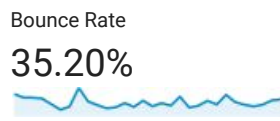

Audience Overview

All Users
100.00% Users

Sep 1, 2018 - Sep 30, 2018

Overview

■ New Visitor ■ Returning Visitor

Screen Resolution

Screen Resolution	Users	% Users
1. 375x667	76	36.36%
2. 414x736	21	10.05%
3. 360x640	20	9.57%
4. 320x568	19	9.09%
5. 768x1024	16	7.66%
6. 360x740	14	6.70%
7. 412x732	9	4.31%
8. 375x812	6	2.87%
9. 412x846	4	1.91%
10. 1536x864	3	1.44%