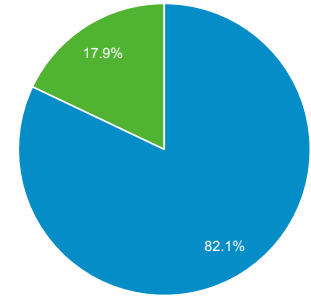

■ New Visitor ■ Returning Visitor