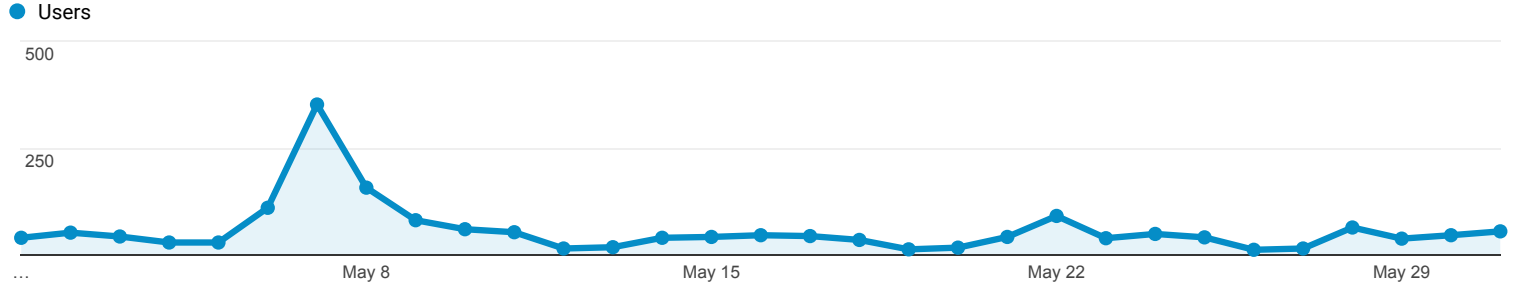

Audience Overview

May 1, 2018 - May 31, 2018

All Users
100.00% Users

Overview