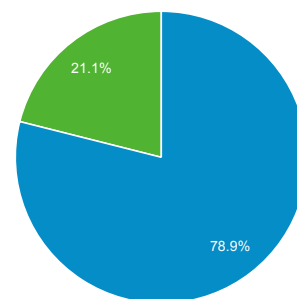

Users 825	New Users 712	Sessions 1,036
Number of Sessions per User 1.26	Pageviews 4,624	Pages / Session 4.46
Avg. Session Duration 00:03:13	Bounce Rate 39.67%	

■ New Visitor ■ Returning Visitor