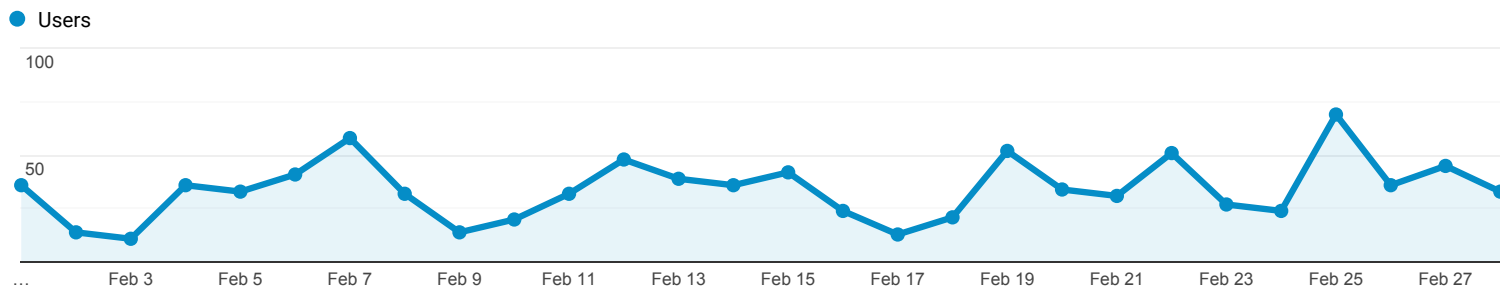

Audience Overview

Feb 1, 2019 - Feb 28, 2019

All Users
100.00% Users

Overview

Users 825	New Users 712	Sessions 1,036
Number of Sessions per User 1.26	Pageviews 4,624	Pages / Session 4.46
Avg. Session Duration 00:03:13	Bounce Rate 39.67%	