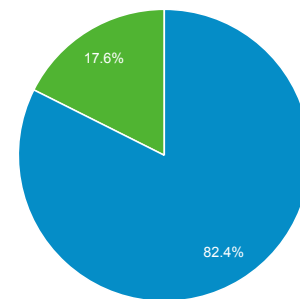

Users 1,223	New Users 1,081	Sessions 1,493
Number of Sessions per User 1.22	Pageviews 6,905	Pages / Session 4.62
Avg. Session Duration 00:03:14	Bounce Rate 44.94%	

■ New Visitor ■ Returning Visitor