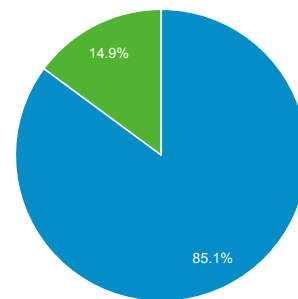

Users 10,709	New Users 10,573	Sessions 15,336
Number of Sessions per User 1.43	Pageviews 73,497	Pages / Session 4.79
Avg. Session Duration 00:03:06	Bounce Rate 40.33%	

■ New Visitor ■ Returning Visitor