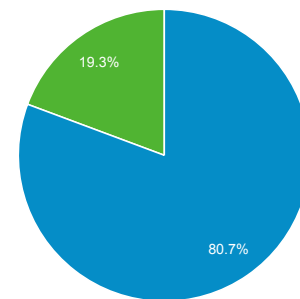

Users 1,157	New Users 1,040	Sessions 1,494
Number of Sessions per User 1.29	Pageviews 6,056	Pages / Session 4.05
Avg. Session Duration 00:02:22	Bounce Rate 44.51%	

■ New Visitor ■ Returning Visitor