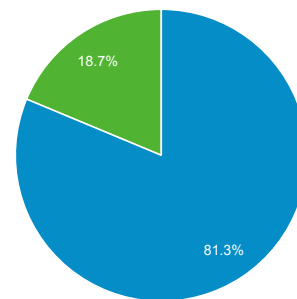

Audience Overview

Apr 1, 2019 - Apr 30, 2019

All Users
100.00% Users

Overview

■ New Visitor ■ Returning Visitor

Language	Users	% Users
1. en-us	577	66.17%
2. en-ca	212	24.31%
3. en-gb	60	6.88%
4. ko	7	0.80%
5. en	3	0.34%
6. fr-fr	3	0.34%
7. zh-cn	2	0.23%
8. (not set)	1	0.11%
9. ar	1	0.11%
10. c	1	0.11%