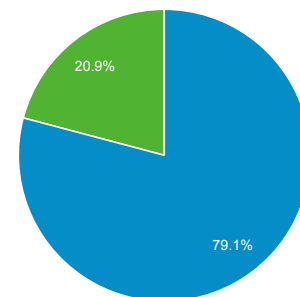

Language	Users	% Users
1. en-us	593	55.42%
2. en-ca	347	32.43%
3. en-gb	73	6.82%
4. zh-cn	33	3.08%
5. ko	7	0.65%
6. fr-fr	3	0.28%
7. en	2	0.19%
8. en-au	2	0.19%
9. ko-kr	2	0.19%
10. pt-br	2	0.19%