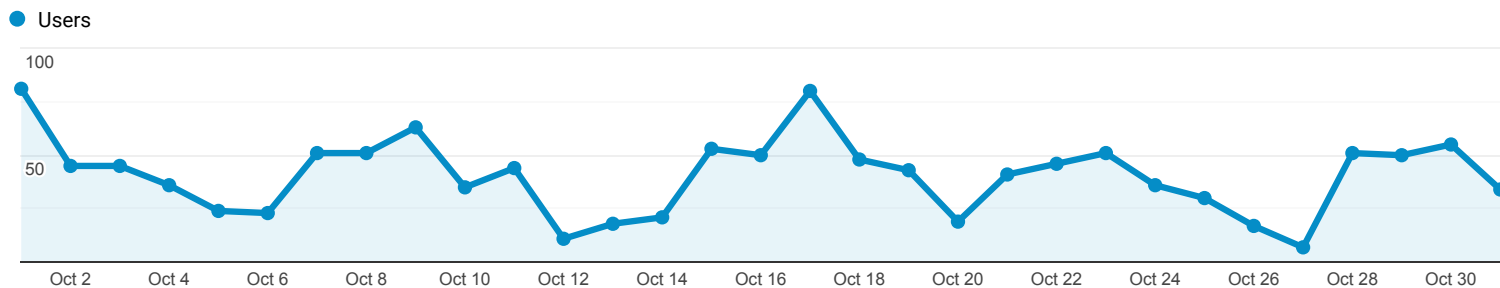

Audience Overview

Oct 1, 2019 - Oct 31, 2019

All Users
100.00% Users

Overview

■ New Visitor ■ Returning Visitor