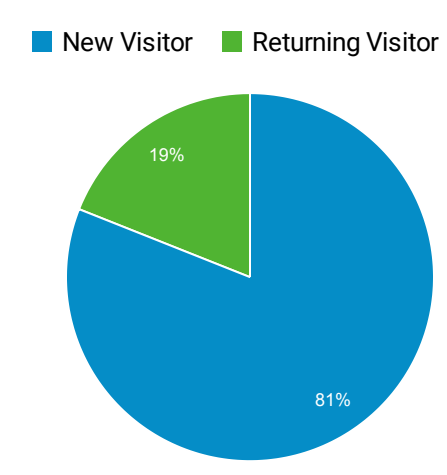

Audience Overview

Jul 1, 2022 - Sep 30, 2022

All Users
100.00% Users

Overview

| | | | |
|----------------------------|--------------------------------|--|--|
| Users 4,699 | New Users 4,314 | Sessions 7,309 | Number of Sessions per User 1.56 |
| Pageviews 27,057 | Pages / Session 3.70 | Avg. Session Duration 00:02:44 | Bounce Rate 35.45% |